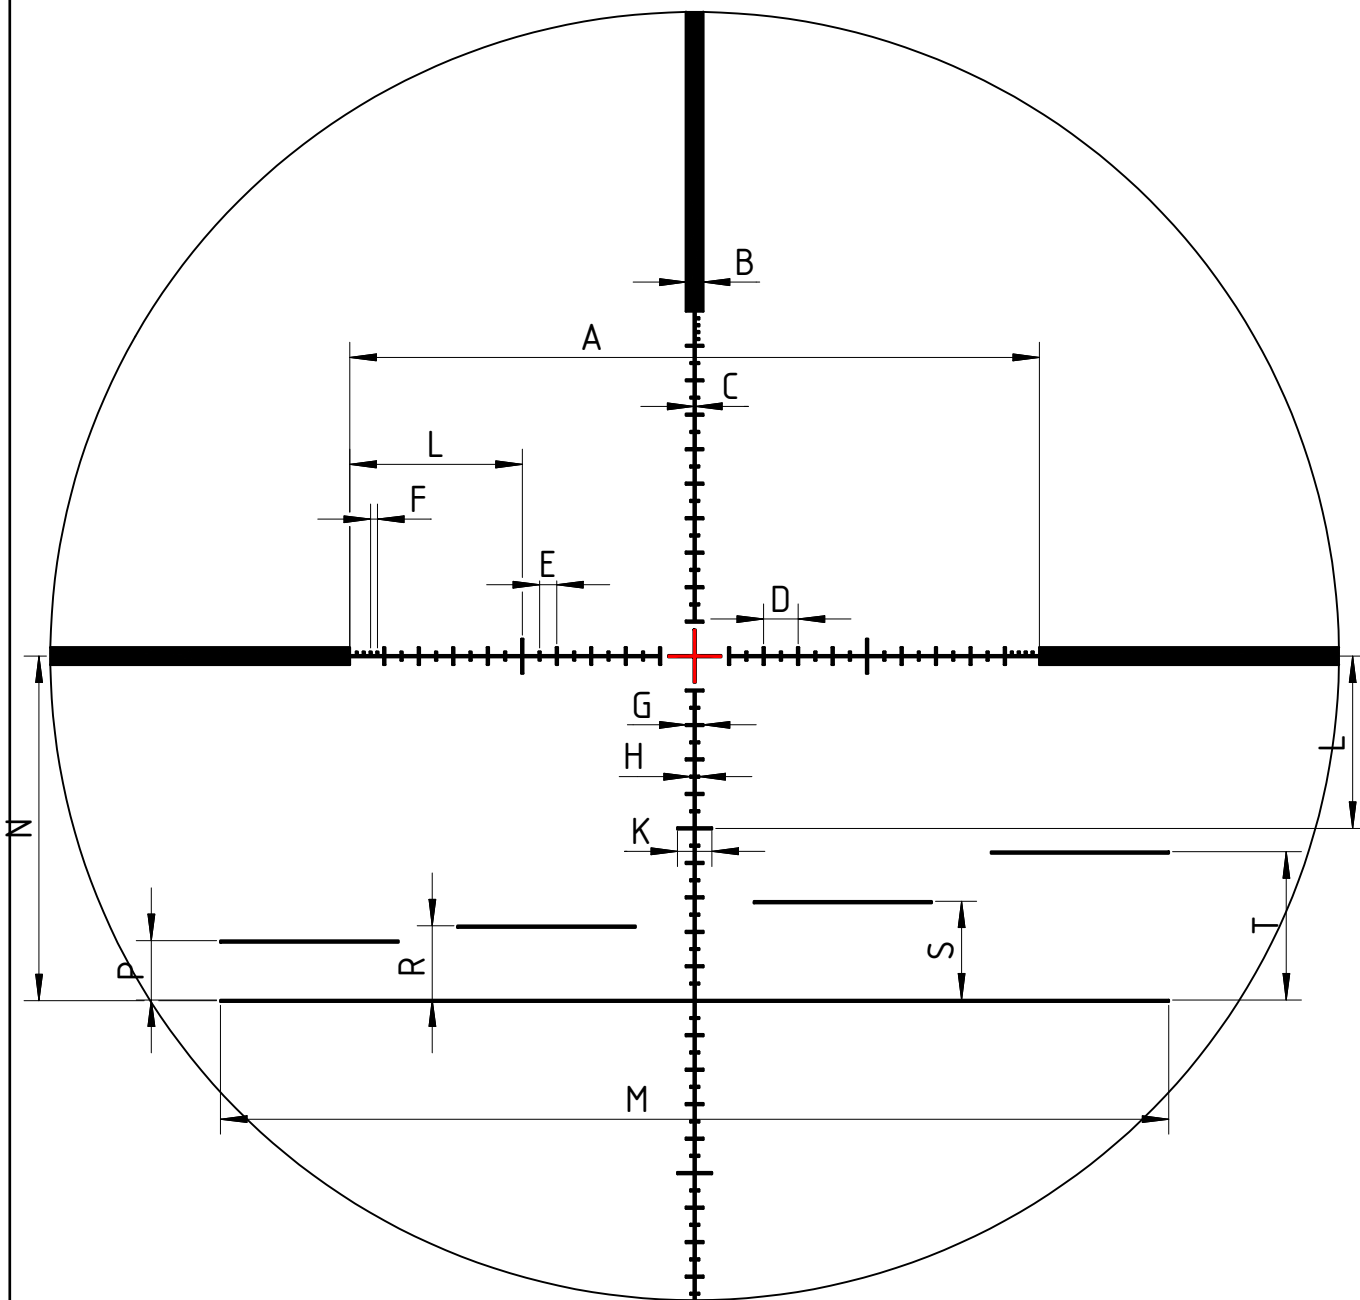

SCHMIDT  BENDER
GmbH & Co. KG
Am Grossacker 42
D-35444 Biebertal - Germany
tel. +49(0)6409/ 8115-0
fax. +49(0)6409/ 8115-11

reticle - data sheet
P4L fine (MOA)

page 1 of 3

revision 01

	date	name				
scope type	77	focal plane	1	made	26.04.2011	R.GELLER
scope	5-25x56	model #	096-77969	checked	11.04.2011	K. Pfeiffer

scope type	77	focal plane	1	made	26.04.2011	name	R.GELLER
scope	5-25x56	model #	096-77969	checked	11.04.2011		K. Pfeiffer

All rights reserved by Schmidt & Bender GmbH & Co. KG. No reproduction, distribution or unauthorized use of this document or any information contained herein may be made without the expressed written permission of Schmidt & Bender GmbH & Co. KG or its assignees.